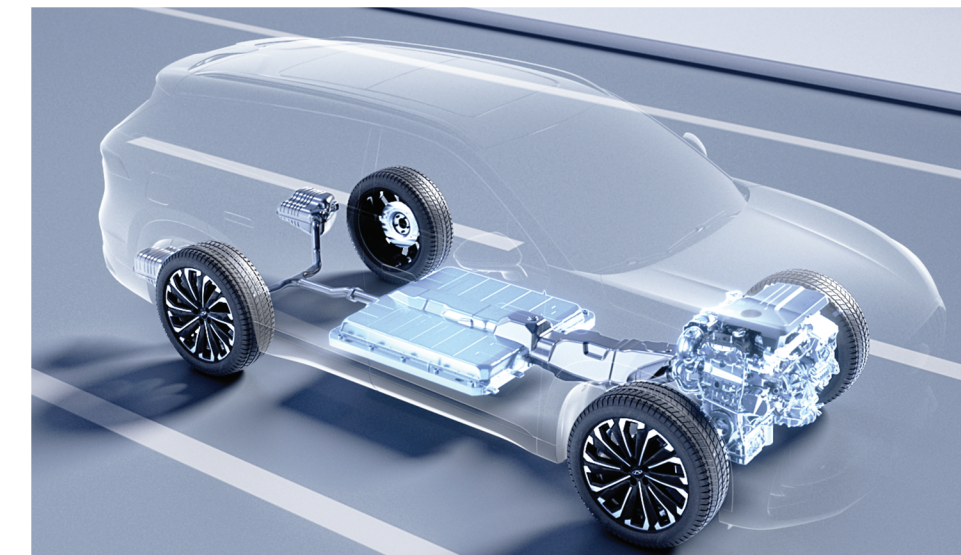

## **SUPER HYBRID SYSTEM**

The Jaecoo J7 SHS is powered by an innovative Super Hybrid System that blends the best of gasoline and electric technology. It delivers **thrilling performance, exceptional efficiency**, and the freedom to go further, redefining what a modern vehicle can achieve.

## **Dedicated Hybrid Engine**

At its core is a dedicated hybrid engine that achieves an impressive **44.5% thermal efficiency**. Through six core technologies, it delivers greater power while minimizing fuel consumption, ensuring every drive is as efficient as it is dynamic.

## **Dedicated Hybrid Transmission**

The dedicated hybrid transmission operates at **92% efficiency**, seamlessly balancing power and fuel economy. Through four core intelligent codes, it optimizes the use of both engine and battery, so you enjoy smooth acceleration and maximum efficiency across every journey.