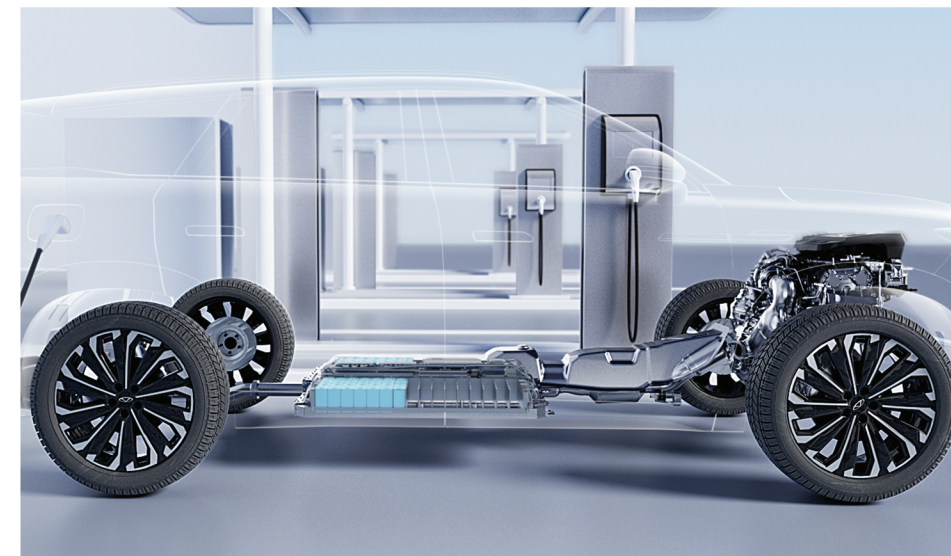

Dedicated Hybrid Engine

At its core is a dedicated hybrid engine that achieves an impressive **44.5% thermal efficiency**. Through six core technologies, it delivers greater power while minimizing fuel consumption, ensuring every drive is as efficient as it is dynamic.