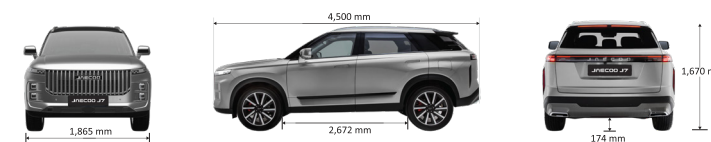

Comfort & Convenience	Comfort	Premium
Exterior Rear-View Mirrors With Heating Function	-	•
Four Electric Windows	One-Touch Opening	
Four Windows with Anti-Pinch		•
Electric Fuel Filler Cap		•
Door Lock With Speed		•
Remote Control Key To Start Air Conditioner (Temperature Memory)		•
Power Unlock Trunk Door		•
Silent Glass		•
Maintenance Information Set Remind		•
Instantaneous Fuel Consumption Display		•
Passive Keyless Entry System		•
Dual Zone Automatic Air Conditioning		•
N95 Filter	-	•
AQS Air Quality Purification System	-	•
Luggage Compartment Light LED		•
12V Power Supply in Luggage Compartment		•
Second Row Air Condition Outlet		Dual

Infotainment	Comfort	Premium
10.25" LCD Instrument		English
Radio		•
Touch Screen	13.2-inches	14.8-inches
Bluetooth Mobile Phone Hands-Free		•
Wireless Android Auto + Apple Carplay		•
2 USB Ports - (Front / Rear)		•
Mobile Phone Wireless Fast Charging (50W)	-	•
Type-C Fast Charging		•
Head-Up Display (HUD)	-	•
Speakers	6	8 (Sony)
Glove Box Lighting	-	•
Offline Voice		English
Navigation		English
Driving Recorder	-	•

• Available
- Not Available